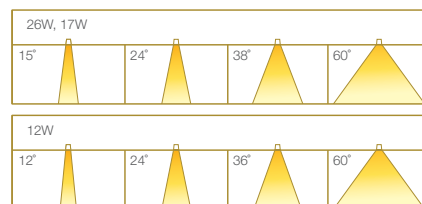

VEGA WALL MOUNT

26W / 17W / 12W INDOOR WALL MOUNTED LUMINAIRE

AVAILABLE OPTIONS

FIXTURE COLOUR OPTIONS

MATT WHITE RAL9003   MATT BLACK RAL9011

ACCESSORIES

**Shoot accessory is included by default.
**Wallwash Ring accessory is only valid with 26W, 17W models.*

LED MODULE

DRIVER DIMMING

*External drivers for 1-10V (26W) and DALI (26W, 17W, 12W) options.

DIMENSIONS (MM)