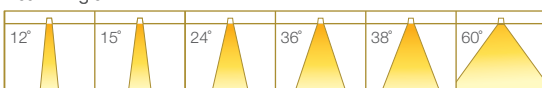

Beam Angle

Driver Dimming Variation