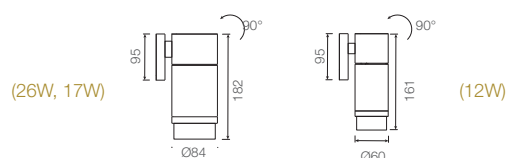

DIMENSIONS (MM)