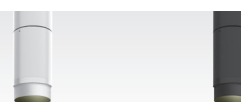

26W,17W

12W

AVAILABLE OPTIONS

FIXTURE COLOUR OPTIONS

MATT WHITE RAL9003 MATT BLACK RAL9011

ACCESSORIES

**Shoot accessory is included by default.
**Wallwash Ring accessory is only valid with 26W, 17W models.*